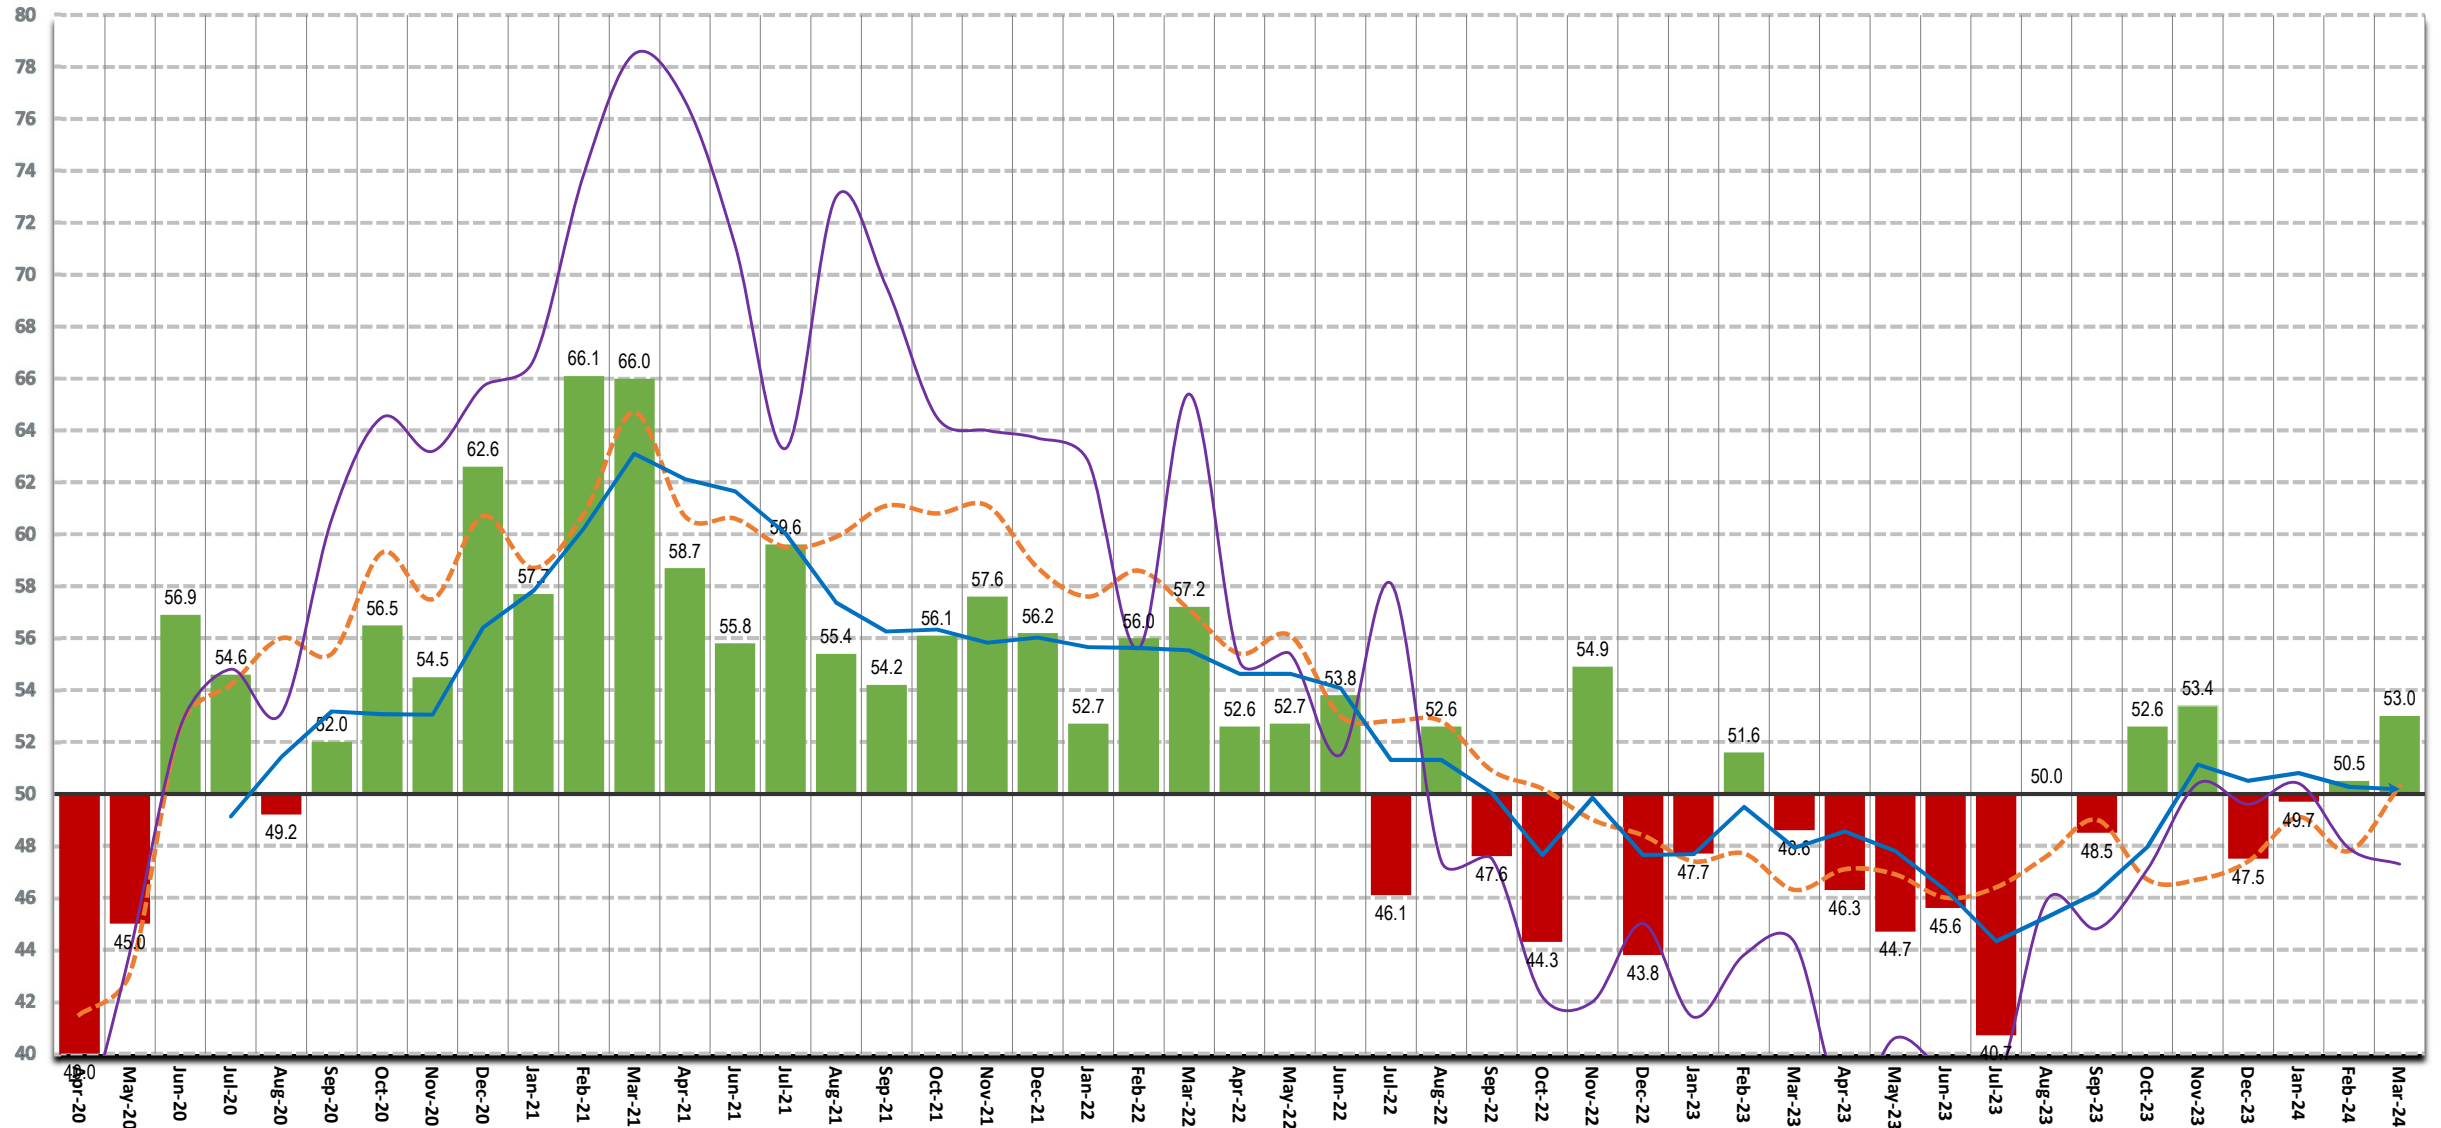

Fastener Distributor Index (FDI) - Last 48 months

Seasonally Adjusted

4 Month Moving – Average & PMI Manufacturing & Forward Looking – FDI

Fastener Distributor Index (FDI) - Historical

Seasonally Adjusted

4 Month Moving Average & PMI Manufacturing & Forward Looking - FDI